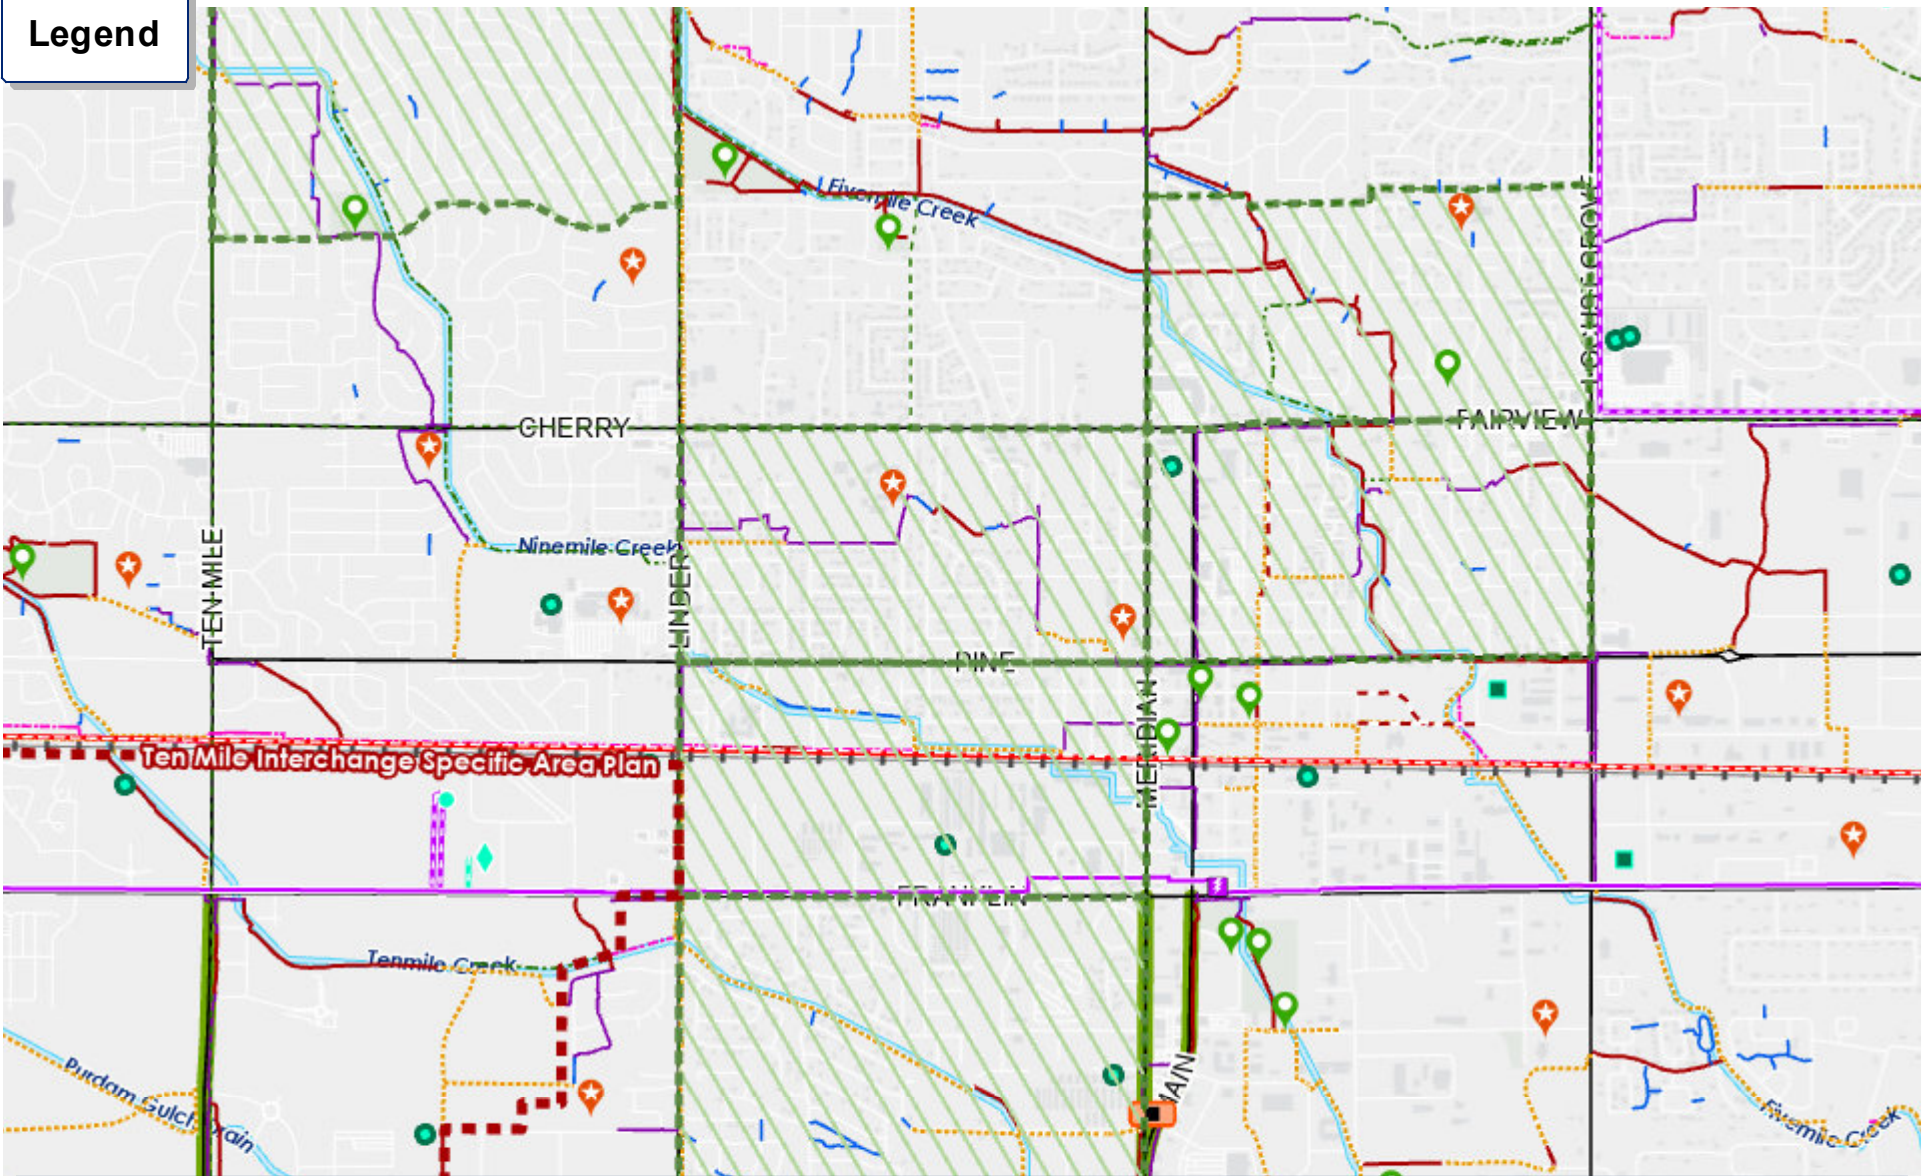

Legend

PY23 CDBG Low-Mod Area

The information shown on this map is compiled from various sources and is subject to constant revision. The City of Meridian makes no warranty or guarantee as to the content, accuracy, timeliness, or completeness of any of the data provided, and assumes no legal responsibility for the information contained on this map.